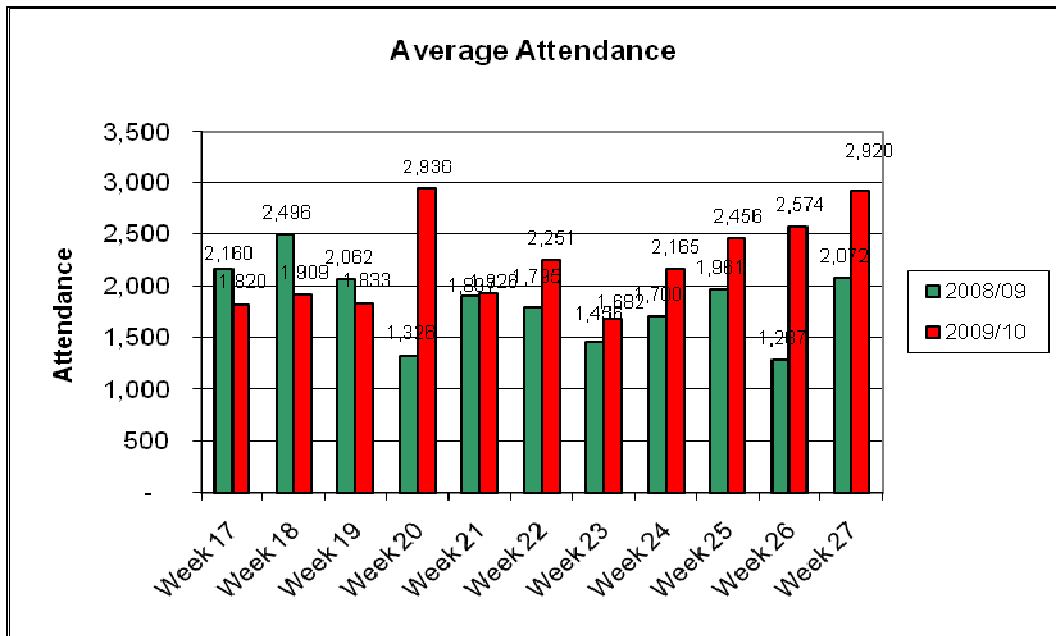

ATTENDANCES

ATTENDANCE FIGURES

	20-Mar	27-Mar	03-Apr	10-Apr	17-Apr	Total
Bedford		2,611		2,599		33,706
Birmingham & S	350			xxx	xxx	8,519
Bristol	5892		7,020		6,701	77,485
Cornish Pirates		2,849	3,359			38,967
Coventry		1,344	1,123			15,791
Doncaster		1,011	1,050			18,862
Exeter		4,342		4,181		53,575
London Welsh	520		960		1,100	22,785
Moseley		832		1,474		12,917
Nottingham	1072			1,339	1,354	15,638
Plymouth	1384			3,275	4,141	35,512
Rotherham	872		1,223		1,302	19,159
Total	10,090	12,989	14,735	12,868	14,598	352,916
Average	1,682	2,165	2,456	2,574	2,920	

xxx – figures not available

Highest   7,714   Bristol v Cornish Pirates
Lowest   200   Birmingham & Solihull v Doncaster

January 1st 2010
February 17th 2010