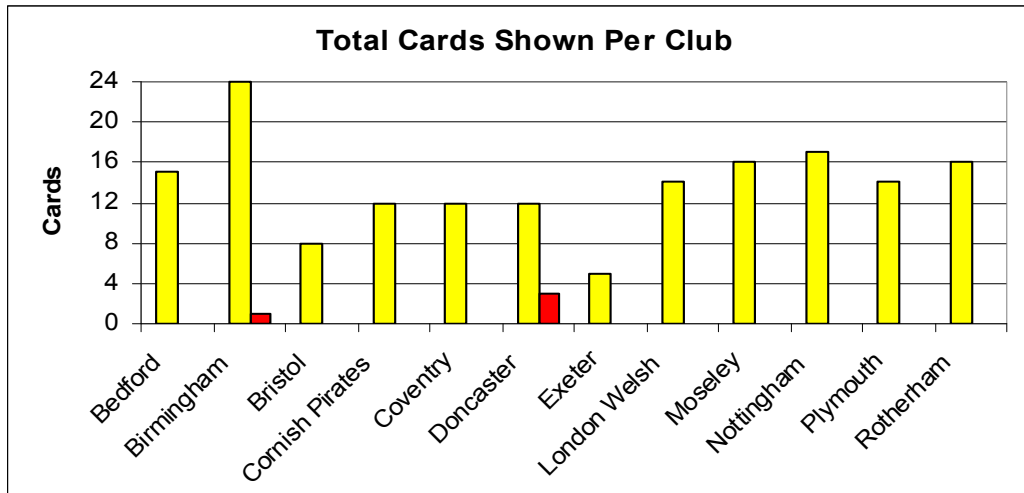

TRIES BY CLUB

	Stage 1	Week 23	Week 24	Week 25	Week 26	Week 27	Total
Exeter	88	0	4	2	8	2	104
Bristol	87	1	1	2	5	6	102
Bedford	68	1	2	2	5	5	83
Nottingham	66	3	2	4	1	2	78
Cornish P	69	0	2	3	2	1	77
Rotherham	51	4	4	5	4	5	73
London Welsh	56	4	0	0	2	1	63
Moseley	41	2	4	0	5	4	56
Doncaster	42	1	3	2	2	3	53
Birmingham	34	2	3	2	3	5	49
Coventry	40	0	3	0	1	5	49
Plymouth A	43	0	0	0	1	1	45
Total	685	18	28	22	33	40	833

TRY SCORING TRENDS

ATTENDANCES

ATTENDANCE FIGURES

	20-Mar	27-Mar	03-Apr	10-Apr	17-Apr	Total
Bedford		2,611		2,599		33,706
Birmingham & S	350			xxx	xxx	8,519
Bristol	5892		7,020		6,701	77,485
Cornish Pirates		2,849	3,359			38,967
Coventry		1,344	1,123			15,791
Doncaster		1,011	1,050			18,862
Exeter		4,342		4,181		53,575
London Welsh	520		960		1,100	22,785
Moseley		832		1,474		12,917
Nottingham	1072			1,339	1,354	15,638
Plymouth	1384			3,275	4,141	35,512
Rotherham	872		1,223		1,302	19,159
Total	10,090	12,989	14,735	12,868	14,598	352,916
Average	1,682	2,165	2,456	2,574	2,920	

xxx – figures not available

Highest 7,714 Bristol v Cornish Pirates
 Lowest 200 Birmingham & Solihull v Doncaster

January 1st 2010
 February 17th 2010

DISCIPLINE

CARDS BY TYPE

Week 27	Yellow Cards			Red	Total Cards
	Technical	Foul Play	Total		
2008/09	5	2	7	0	7
2009/10	7	1	8	0	8