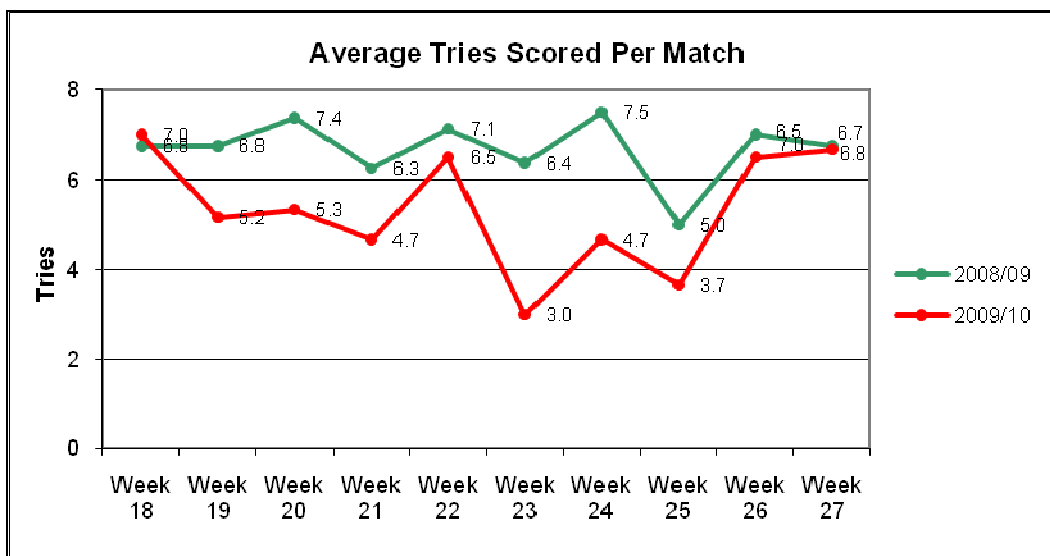

TRIES BY CLUB

	Stage 1	Week 23	Week 24	Week 25	Week 26	Week 27	Total
Exeter	88	0	4	2	8	2	104
Bristol	87	1	1	2	5	6	102
Bedford	68	1	2	2	5	5	83
Nottingham	66	3	2	4	1	2	78
Cornish P	69	0	2	3	2	1	77
Rotherham	51	4	4	5	4	5	73
London Welsh	56	4	0	0	2	1	63
Moseley	41	2	4	0	5	4	56
Doncaster	42	1	3	2	2	3	53
Birmingham	34	2	3	2	3	5	49
Coventry	40	0	3	0	1	5	49
Plymouth A	43	0	0	0	1	1	45
Total	685	18	28	22	33	40	833

TRY SCORING TRENDS