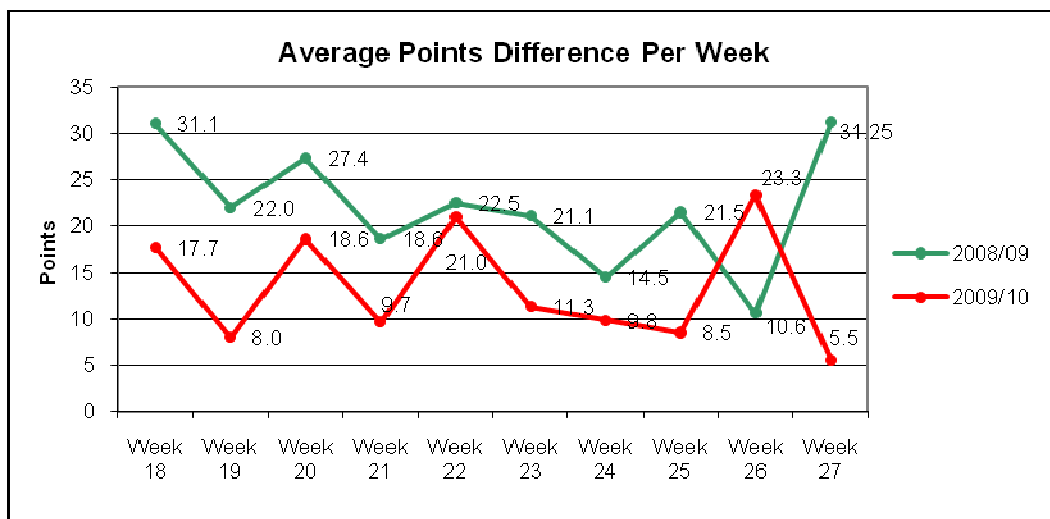

TRIES BY CLUB

	Stage 1	Week 23	Week 24	Week 25	Week 26	Week 27	Total
Exeter	88	0	4	2	8	2	104
Bristol	87	1	1	2	5	6	102
Bedford	68	1	2	2	5	5	83
Nottingham	66	3	2	4	1	2	78
Cornish P	69	0	2	3	2	1	77
Rotherham	51	4	4	5	4	5	73
London Welsh	56	4	0	0	2	1	63
Moseley	41	2	4	0	5	4	56
Doncaster	42	1	3	2	2	3	53
Birmingham	34	2	3	2	3	5	49
Coventry	40	0	3	0	1	5	49
Plymouth A	43	0	0	0	1	1	45
Total	685	18	28	22	33	40	833

TRY SCORING TRENDS